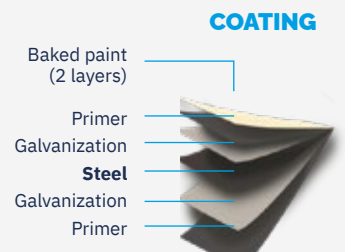

Decorative Overlays adding Character and Authenticity

Illustrated model: Compact Villeray

Overlays Collection

Discover our Overlays collection. With its multitude of decorative board options, these doors will undoubtedly bring a rustic touch to your home. With the option to customize the color of the boards, you can unleash your imagination or simply go with a color match for a more elegant and warm style. Whatever your choice, we have the perfect option for you.

Discover your style

Illustrated model: Extended Villeray

Color chart

Galvanized Steel

White Silver Pebble Sable Slate

Dark Oak Commerical Brown Iron Ore Black

GENTEK

Available in the color of your choice.
*Additional charges apply.

Technical information

Panel height	18, 21 and 24 inches (45, 53 and 60 cm)
Panel width	4 to 20 feet (1.22 m to 6,1 m)
Board width	3 1/2" and 5 1/2" (8,89 cm and 13,97 cm)
Door Thickness	1 3/4" (44,45 mm) / RSI 2,81 (R-16)
Metal Thickness	26 ga Steel : 0,47 mm (0,0185 in)
Insulation	High-density polyurethane meeting the highest environmental standards.
End Block	Made of 100% recycled materials - A Garex exclusivity.
Coating	Baked Polyester (2 layers)
Texture	Woodgrain