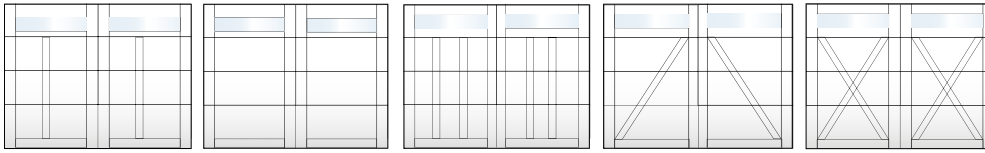

Decorative Overlays adding Character and Authenticity

Illustrated model: Compact Villeray

Overlays Collection

Discover our Overlays collection. With its multitude of decorative board options, these doors will undoubtedly bring a rustic touch to your home. With the option to customize the color of the boards, you can unleash your imagination or simply go with a color match for a more elegant and warm style. Whatever your choice, we have the perfect option for you.

Available configurations

←  Up to 20' →

TILLY (30) PORT-ROYAL (31) MONTARVILLE (32) GODEFROY (33) LOTBINIERE (34)

MITIS (35) EXTENDED VILLERAY UNIFORM VILLERAY COMPACT VILLERAY

POSSIBILITY OF HAVING A DIFFERENT COLOR FOR THE DOOR AND THE PLANKS OR PAINTED TO MATCH.

Technical information

Panel height	18, 21 and 24 inches (45, 53 and 60 cm)
Panel width	4 to 20 feet (1.22 m to 6,1 m)
Board width	3 1/2" and 5 1/2" (8,89 cm and 13,97 cm)
Door Thickness	1 3/4" (44,45 mm) / RSI 2,81 (R-16)
Metal Thickness	26 ga Steel : 0,47 mm (0,0185 in)
Insulation	High-density polyurethane meeting the highest environmental standards.
End Block	Made of 100% recycled materials - A Garex exclusivity.
Coating	Baked Polyester (2 layers)
Texture	Woodgrain