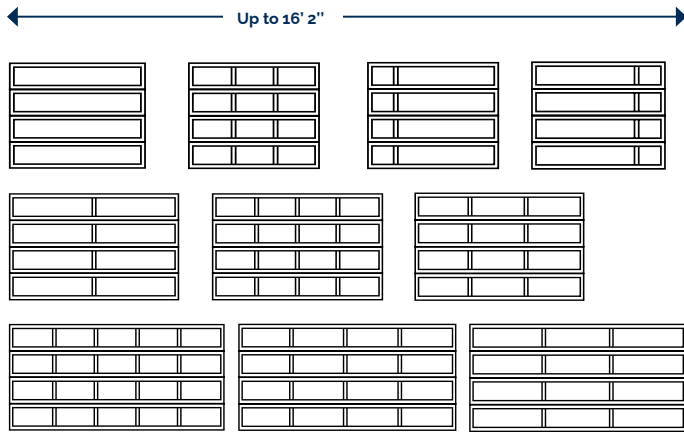

Available configurations

The placement of vertical mullions and the height of the glass sections can be adjusted to suit the desired architectural look.

Discover your style

Color chart

Aluminum

White

Black

Clear Anodized

Technical information

Panel height	Variable
Panel width*	8 to 16 feet 2 inches (2,44 m to 4,93 m)
Door Thickness	1 ¾" (44,45 mm)
Metal Thickness	Aluminum (6063 T5 alloy) 0,068 po / 1,73 mm
Insulation	Not insulated
Mullion width	1,6" (40,63 mm)
Texture	Smooth