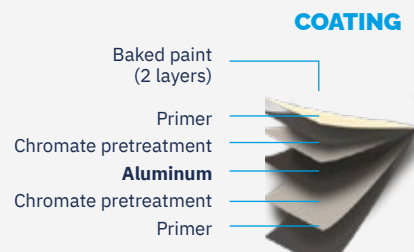

**Fullview Design
and Brightness**

Panoramic

Discover our Panoramic door. With its fully glazed surface, it captures the natural light to create a pleasant and bright interior. It is the ideal choice for homeowners seeking a refined, minimalist, and sleek aesthetic. Please note that this door is not insulated.

Available configurations

The placement of vertical mullions and the height of the glass sections can be adjusted to suit the desired architectural look.

Discover your style

Color chart

Aluminum

White

Black

Clear Anodized

Technical information

Panel height	Variable
Panel width*	8 to 16 feet 2 inches (2,44 m to 4,93 m)
Door Thickness	1 ¾" (44,45 mm)
Metal Thickness	Aluminum (6063 T5 alloy) 0,068 po / 1,73 mm
Insulation	Not insulated
Mullion width	1,6" (40,63 mm)
Texture	Smooth