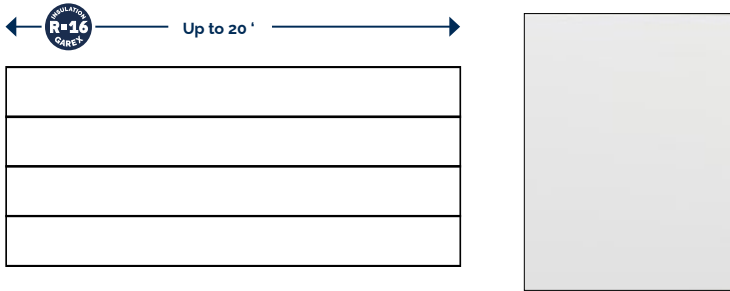

**Modern and
Minimalist Look**

Quantum

Discover our Quantum model. With its smooth finish and absence of grooves, this model embodies the perfect marriage between minimalism and elegance. Made from 20ga steel, it provides the structure with increased strength and rigidity. This model will satisfy enthusiasts of modern and contemporary architecture and design

Available configurations

Discover your style

Color chart

Galvanized Steel (20 ga)

White

GENTEK.

*Available in the color of your choice.
Additional charges apply.

Technical information

Panel height	18, 21 and 24 inches (45, 53 and 60 cm)
Panel width	Up to 20 feet (9,14 m)
Door Thickness	1 ¾" (44,45 mm) / RSI 2,81 (R-16)
Windows	Standard injected frame (24x12 or 40x13)
Metal Thickness	20 ga Steel : 0,47 mm (0,0185 in)
Insulation	High-density polyurethane meeting the highest environmental standards.
End Block	Made of 100% recycled materials - A Garex exclusivity.
Coating	Baked Polyester (2 layers)
Texture	Smooth