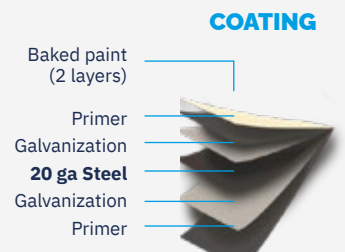

**Modern and
Minimalist Look**

Quantum

Discover our Quantum model. With its smooth finish and absence of grooves, this model embodies the perfect marriage between minimalism and elegance. Made from 20ga steel, it provides the structure with increased strength and rigidity. This model will satisfy enthusiasts of modern and contemporary architecture and design

Available configurations

Discover your style

Color chart

Galvanized Steel (20 ga)

White

GENTEK.

*Available in the color of your choice.
Additional charges apply.

Technical information

Panel height	18, 21 and 24 inches (45, 53 and 60 cm)
Panel width	Up to 20 feet (9,14 m)
Door Thickness	1 ¾" (44,45 mm) / RSI 2,81 (R-16)
Windows	Standard injected frame (24x12 or 40x13)
Metal Thickness	20 ga Steel : 0,47 mm (0,0185 in)
Insulation	High-density polyurethane meeting the highest environmental standards.
End Block	Made of 100% recycled materials - A Garex exclusivity.
Coating	Baked Polyester (2 layers)
Texture	Smooth